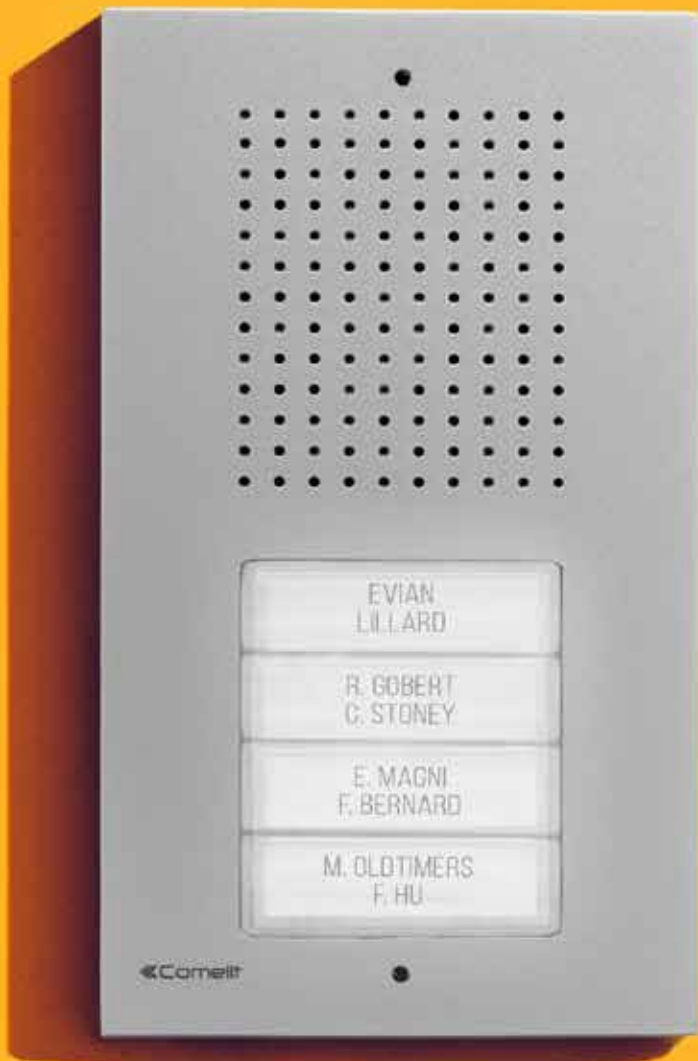

Ciao

THE COMPACT AND STURDY AUDIO ENTRANCE PANEL

 **Comelit**[®]
Passion. Technology. Design.

CIAO ONE PANEL 72 OPTIONS

The new **essential and minimal** audio entrance panel from Comelit: surrender to simplicity.

A die-cast aluminium product, ideal for creating new systems and renovating old ones, **Ciao** is available in a **2-wire digital** version (1-72 users).

HUBER
JORDAN

FOWLER
ROBERTS

ALVAREZ
VAZQUEZ

RUSSO
KIRK

D E S I G N
M I L A N O

- Hands-free door-entry phone
- Surface-mounted
- Commands with Sensitive Touch technology and LED backlighting
- Version for Simplebus2 system
- Dimensions: 3.75x3.75 in
- Call volume adjustment and privacy function
- Available in white