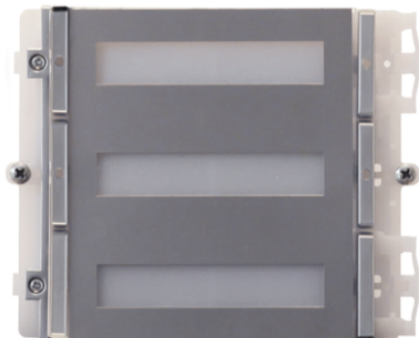

**33434M**

**IKALL METAL SIMPLEBUS/VIP 4 BUTTON MODULE**

IKALL entrance panel 4-button module for Simplebus/VIP systems, with stainless steel finish.  
Nameplate lighting options: blue/white/off. Dimensions 112x89.5x40 mm.

**33434M**

**IKALL METAL SIMPLEBUS/VIP 4 BUTTON MODULE**

**MAIN FEATURES**

Height (mm)	112.00
Width (mm)	89.50
Depth (mm)	40.00
Operating temperature (°C)	-20 ÷ 55
Maximum current absorption (mA)	20

**HARDWARE SPECIFICATIONS**

Total buttons (n°)	4
--------------------	---

**GENERAL DATA**

Type of finish	Die-cast aluminum alloy
Colour	Aluminium

**COMPATIBILITY**

Simplebus 2 audio/video system	Yes
Simplebus 2 audio system	Yes
Vip system	Yes